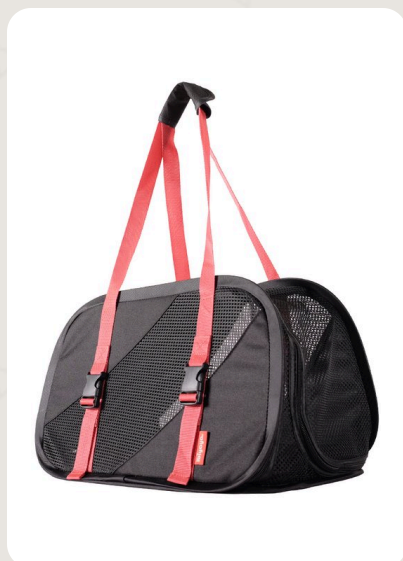

**FOLDABLE PET TRAVEL
CARRIER BLACK RED-FC1702SR**
Cód. 12330